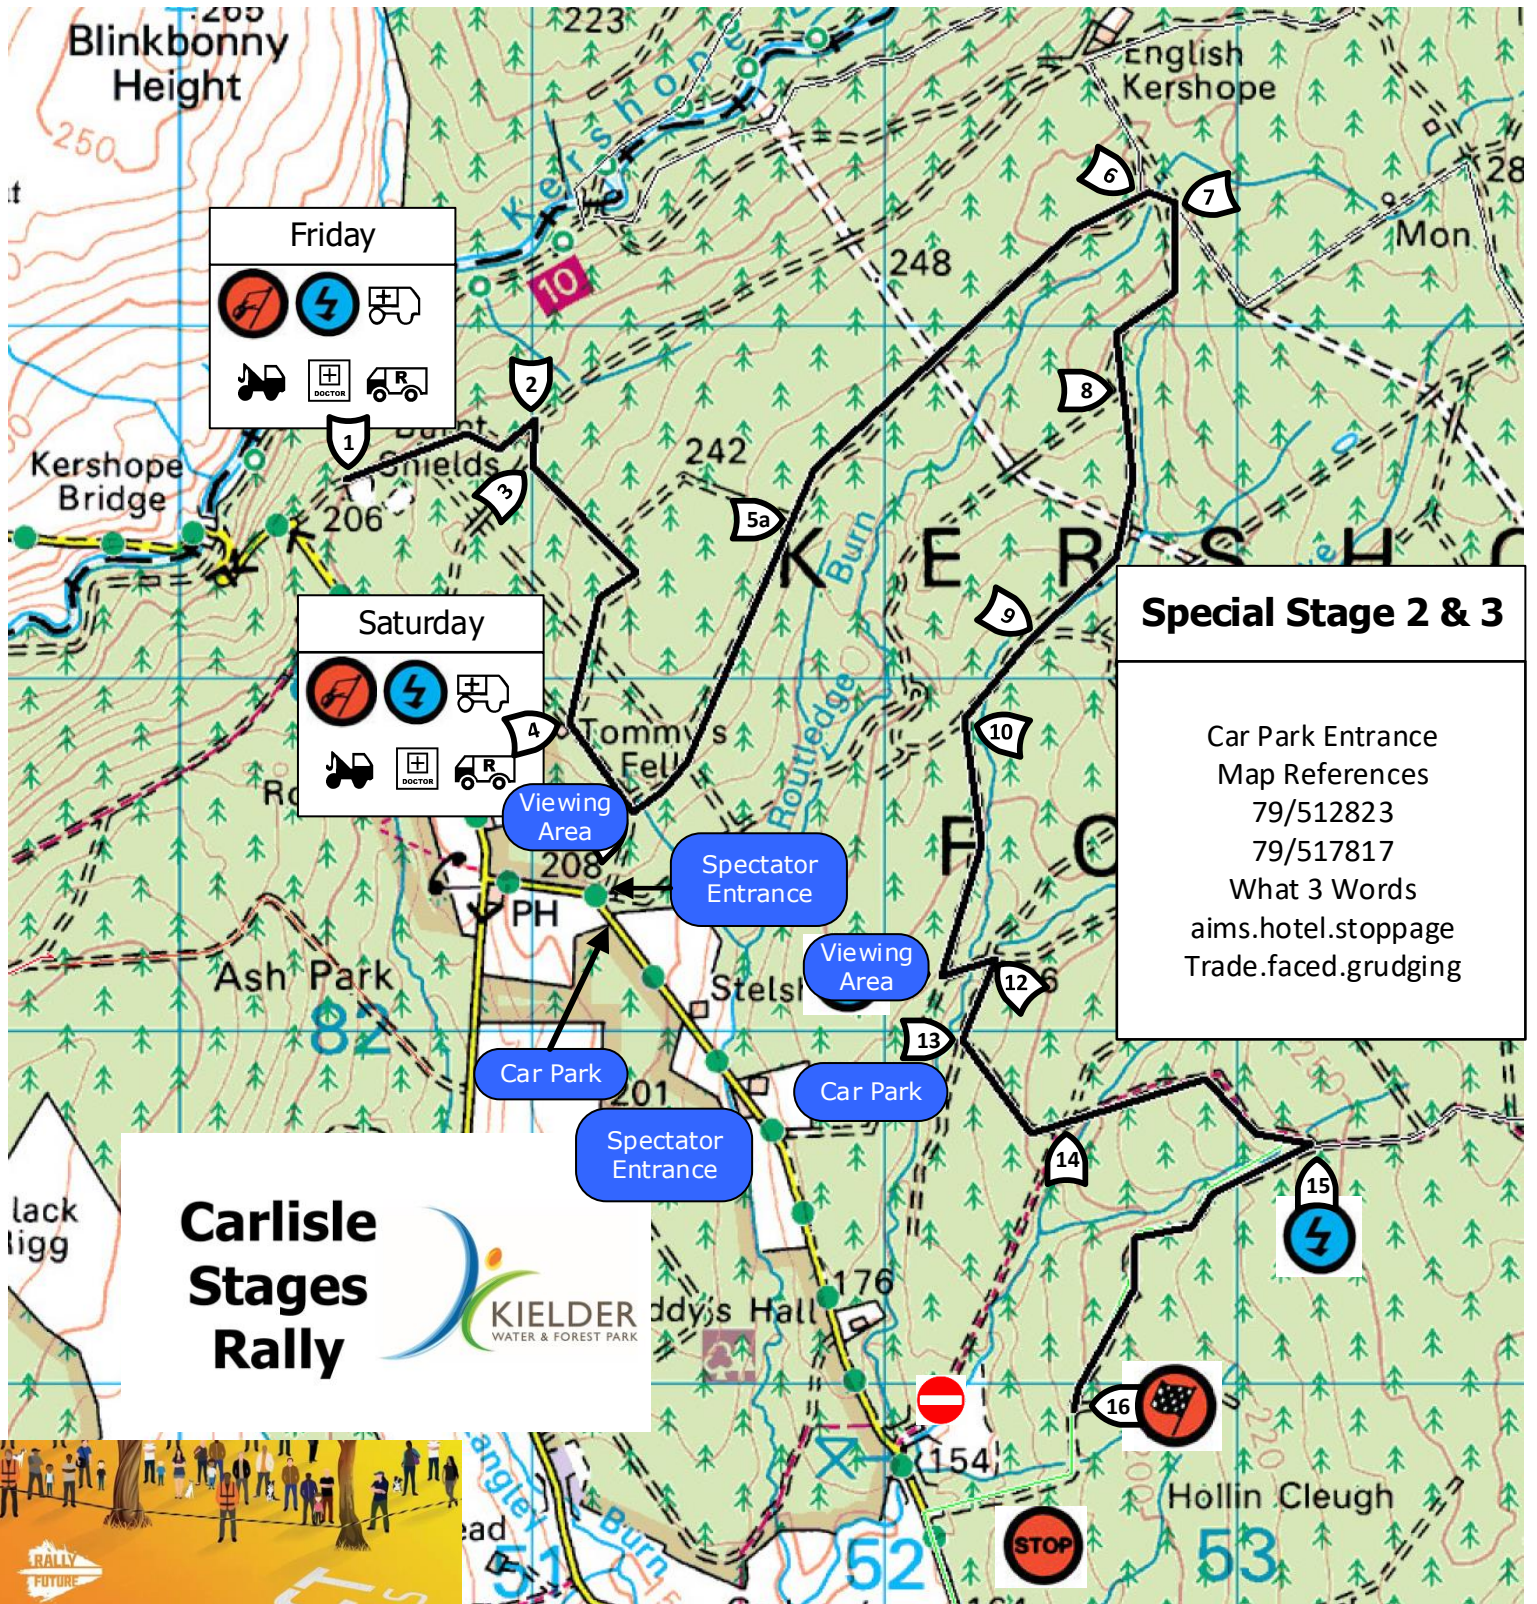

EXPECT THE UNEXPECTED

Spectate Safely
Your safety - your life
Stay at the designated spectator areas.
Remember that in an accident anything can happen.
Always follow the instructions of the marshals.

#rallysafety motorsportuk.org/rallysafety

STAND WELL BACK

Spectate Safely
Your safety - your life
Stay behind the tree line. Stand back on a bank.
Never below the track level.

#rallysafety motorsportuk.org/rallysafety

NEVER RISK YOUR OWN SAFETY

Spectate Safely
A safe rally is a good rally
If one car goes off, the next might too. If you have to assist then always ensure that one person acts as lookout.

#rallysafety motorsportuk.org/rallysafety

Due Time First Car

Friday 20th October
20.07 hrs

Saturday 21st October
10.04 hrs

This product includes mapping data licensed from Ordnance Survey® With the permission of the Controller of Her Majesty's Stationery Office.
© Crown Copyright
All rights reserved. Licence No. 100034184

Car Park Entrance
 Map References
 79/532013
 79/590071½
 What 3 Words
 Sling.renewals.dolphin
 Requests.claw.excusing

Spectator Entrance

Carlisle Stages Rally

Special Stage 4 & 7

Due Time First Car

Saturday 21st October
10.46 hrs &
14.37 hrs