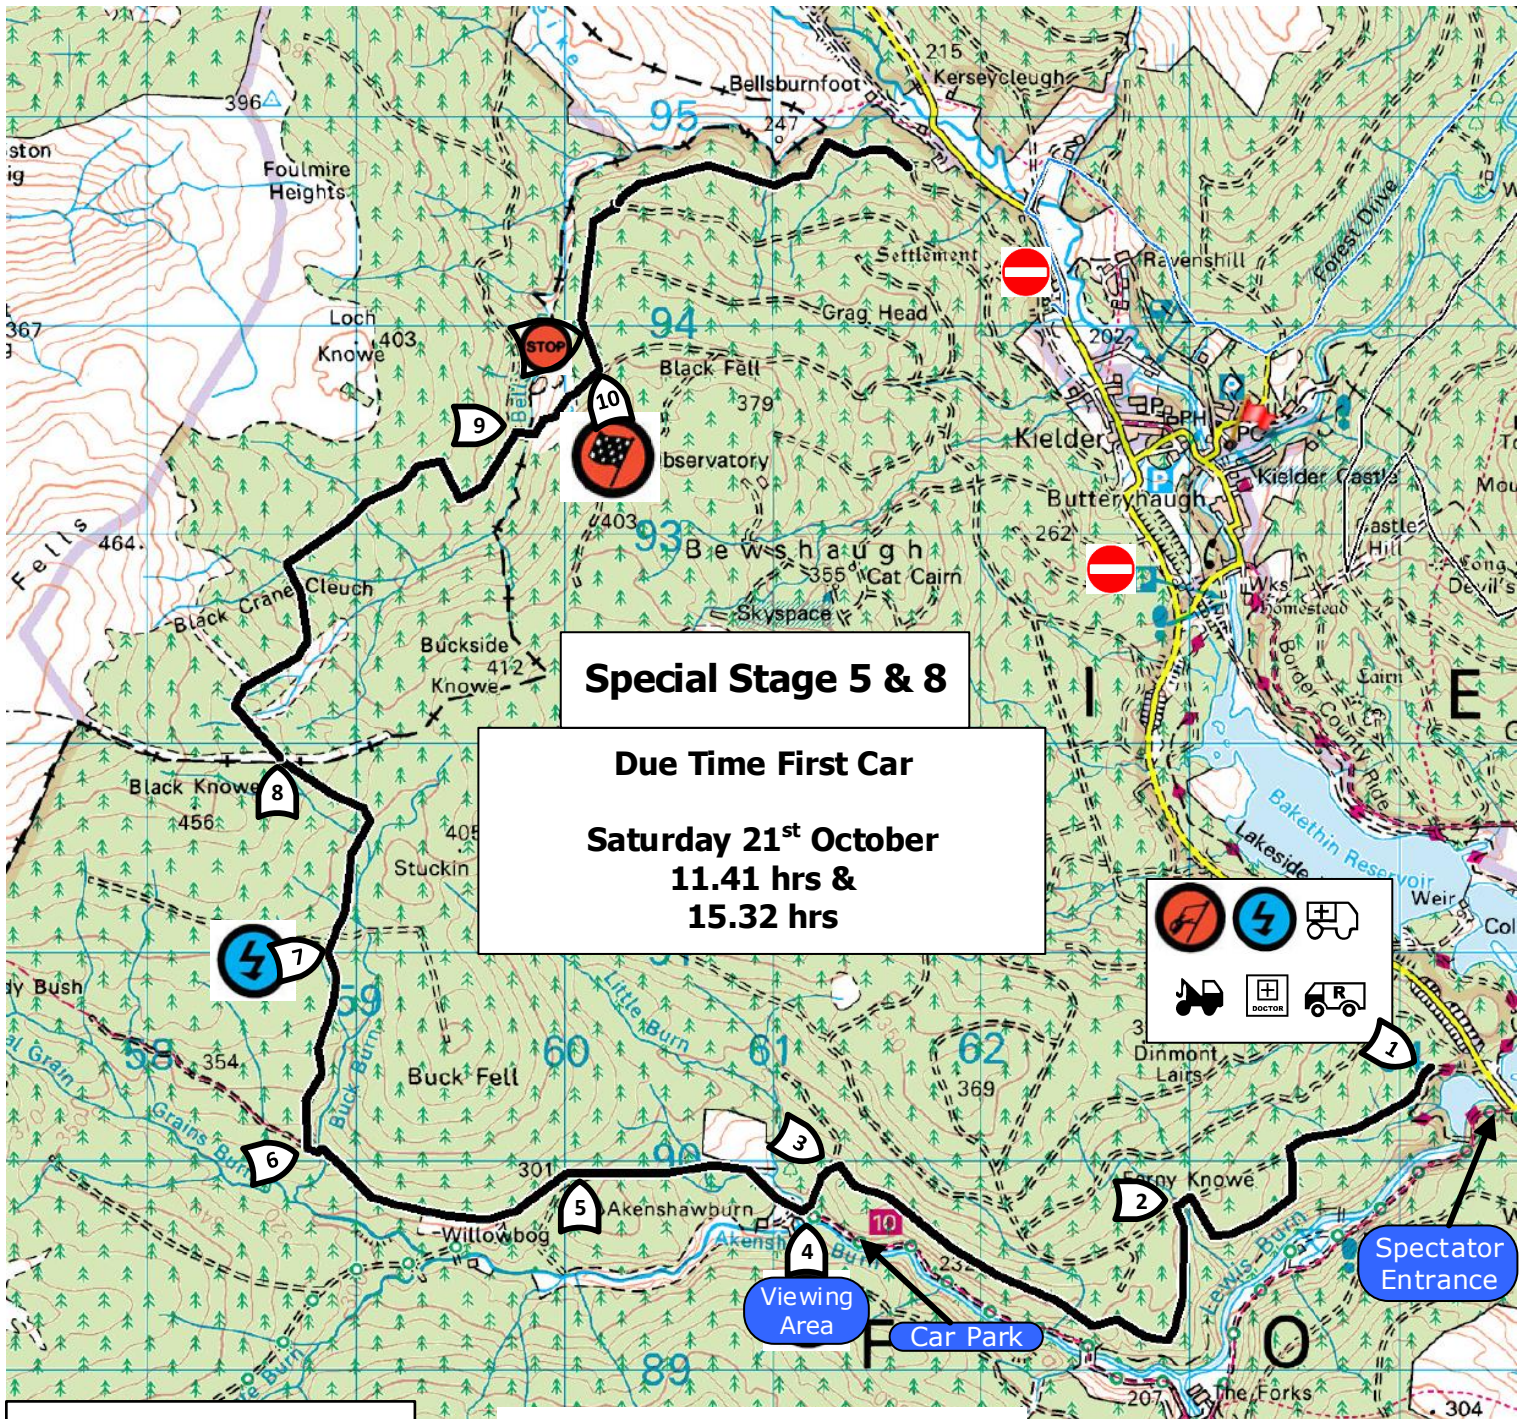

Car Park Entrance
Map References
80/645¼902¼

What 3 Words
Crafts.latitudes.shed