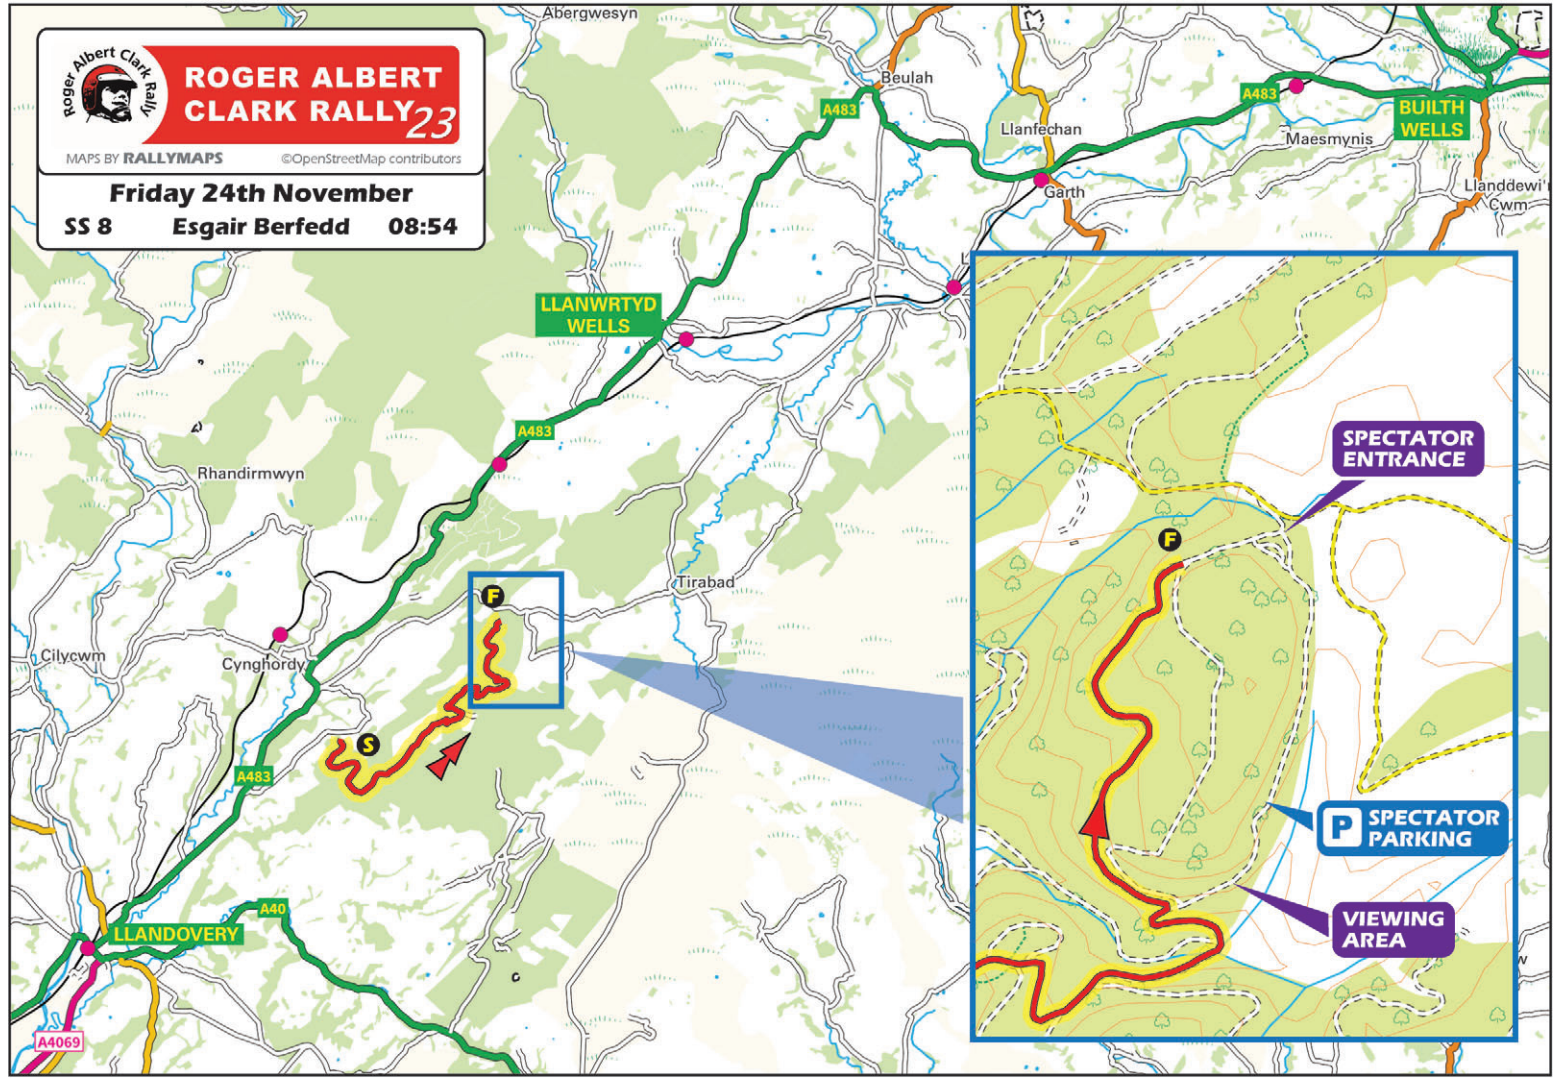

ROGER ALBERT CLARK RALLY 23

MAPS BY RALLYMAPS ©OpenStreetMap contributors

Friday 24th November

SS 8 Esgair Berfedd 08:54

LLANWRTYD WELLS

BUILT WELLS

LLANDOVERY

SPECTATOR ENTRANCE

SPECTATOR PARKING

VIEWING AREA