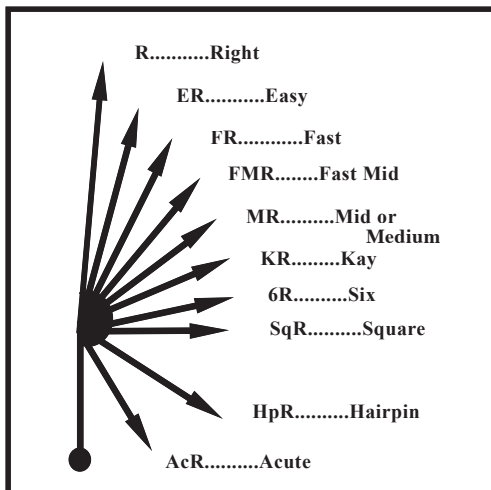

FR /_{Jmp} 80 ! ML → KR + Ć

Fast Right over Jump 80 (yds) Caution Medium Left into Kay Right and Flat Crest

2R /_{Jmp} 80 ! 4L → 5R + Ć

Two Right over Jump 80 (yds) Caution Four Left into Five Right and Flat Crest

These notes are designed to describe the road ahead, for a wide cross section of drivers and cars. They are not speed related, and must be interpreted according to road width, surface and conditions.

Bend Indication