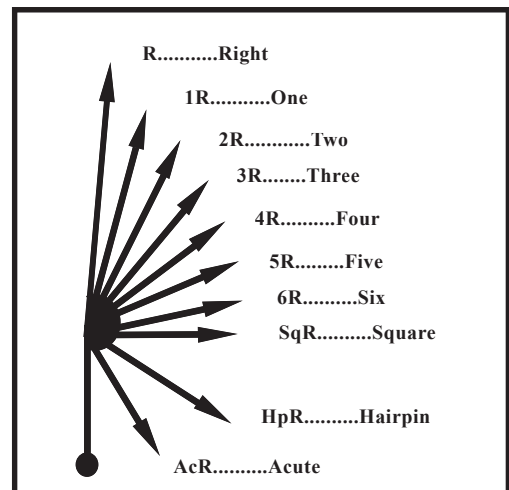

FR /_{Jmp} 80 ! ML → KR + Ć

Fast Right over Jump 80 (yds) Caution Medium Left into Kay Right and Flat Crest

2R /_{Jmp} 80 ! 4L → 5R + Ć

Two Right over Jump 80 (yds) Caution Four Left into Five Right and Flat Crest

These notes are designed to describe the road ahead, for a wide cross section of drivers and cars. They are not speed related, and must be interpreted according to road width, surface and conditions.

Bend Indication

1-9, 6 Fastest No 1st, Direction 1st etc. also available

Notes & Safety DVD Available Mail Order Only

Directly from Patterson Pacenotes

Tel: (+44) 028 90 844111

Email: sales@rallynews.net

Order On-Line with Worldpay at

www.rallynews.net

Numbers