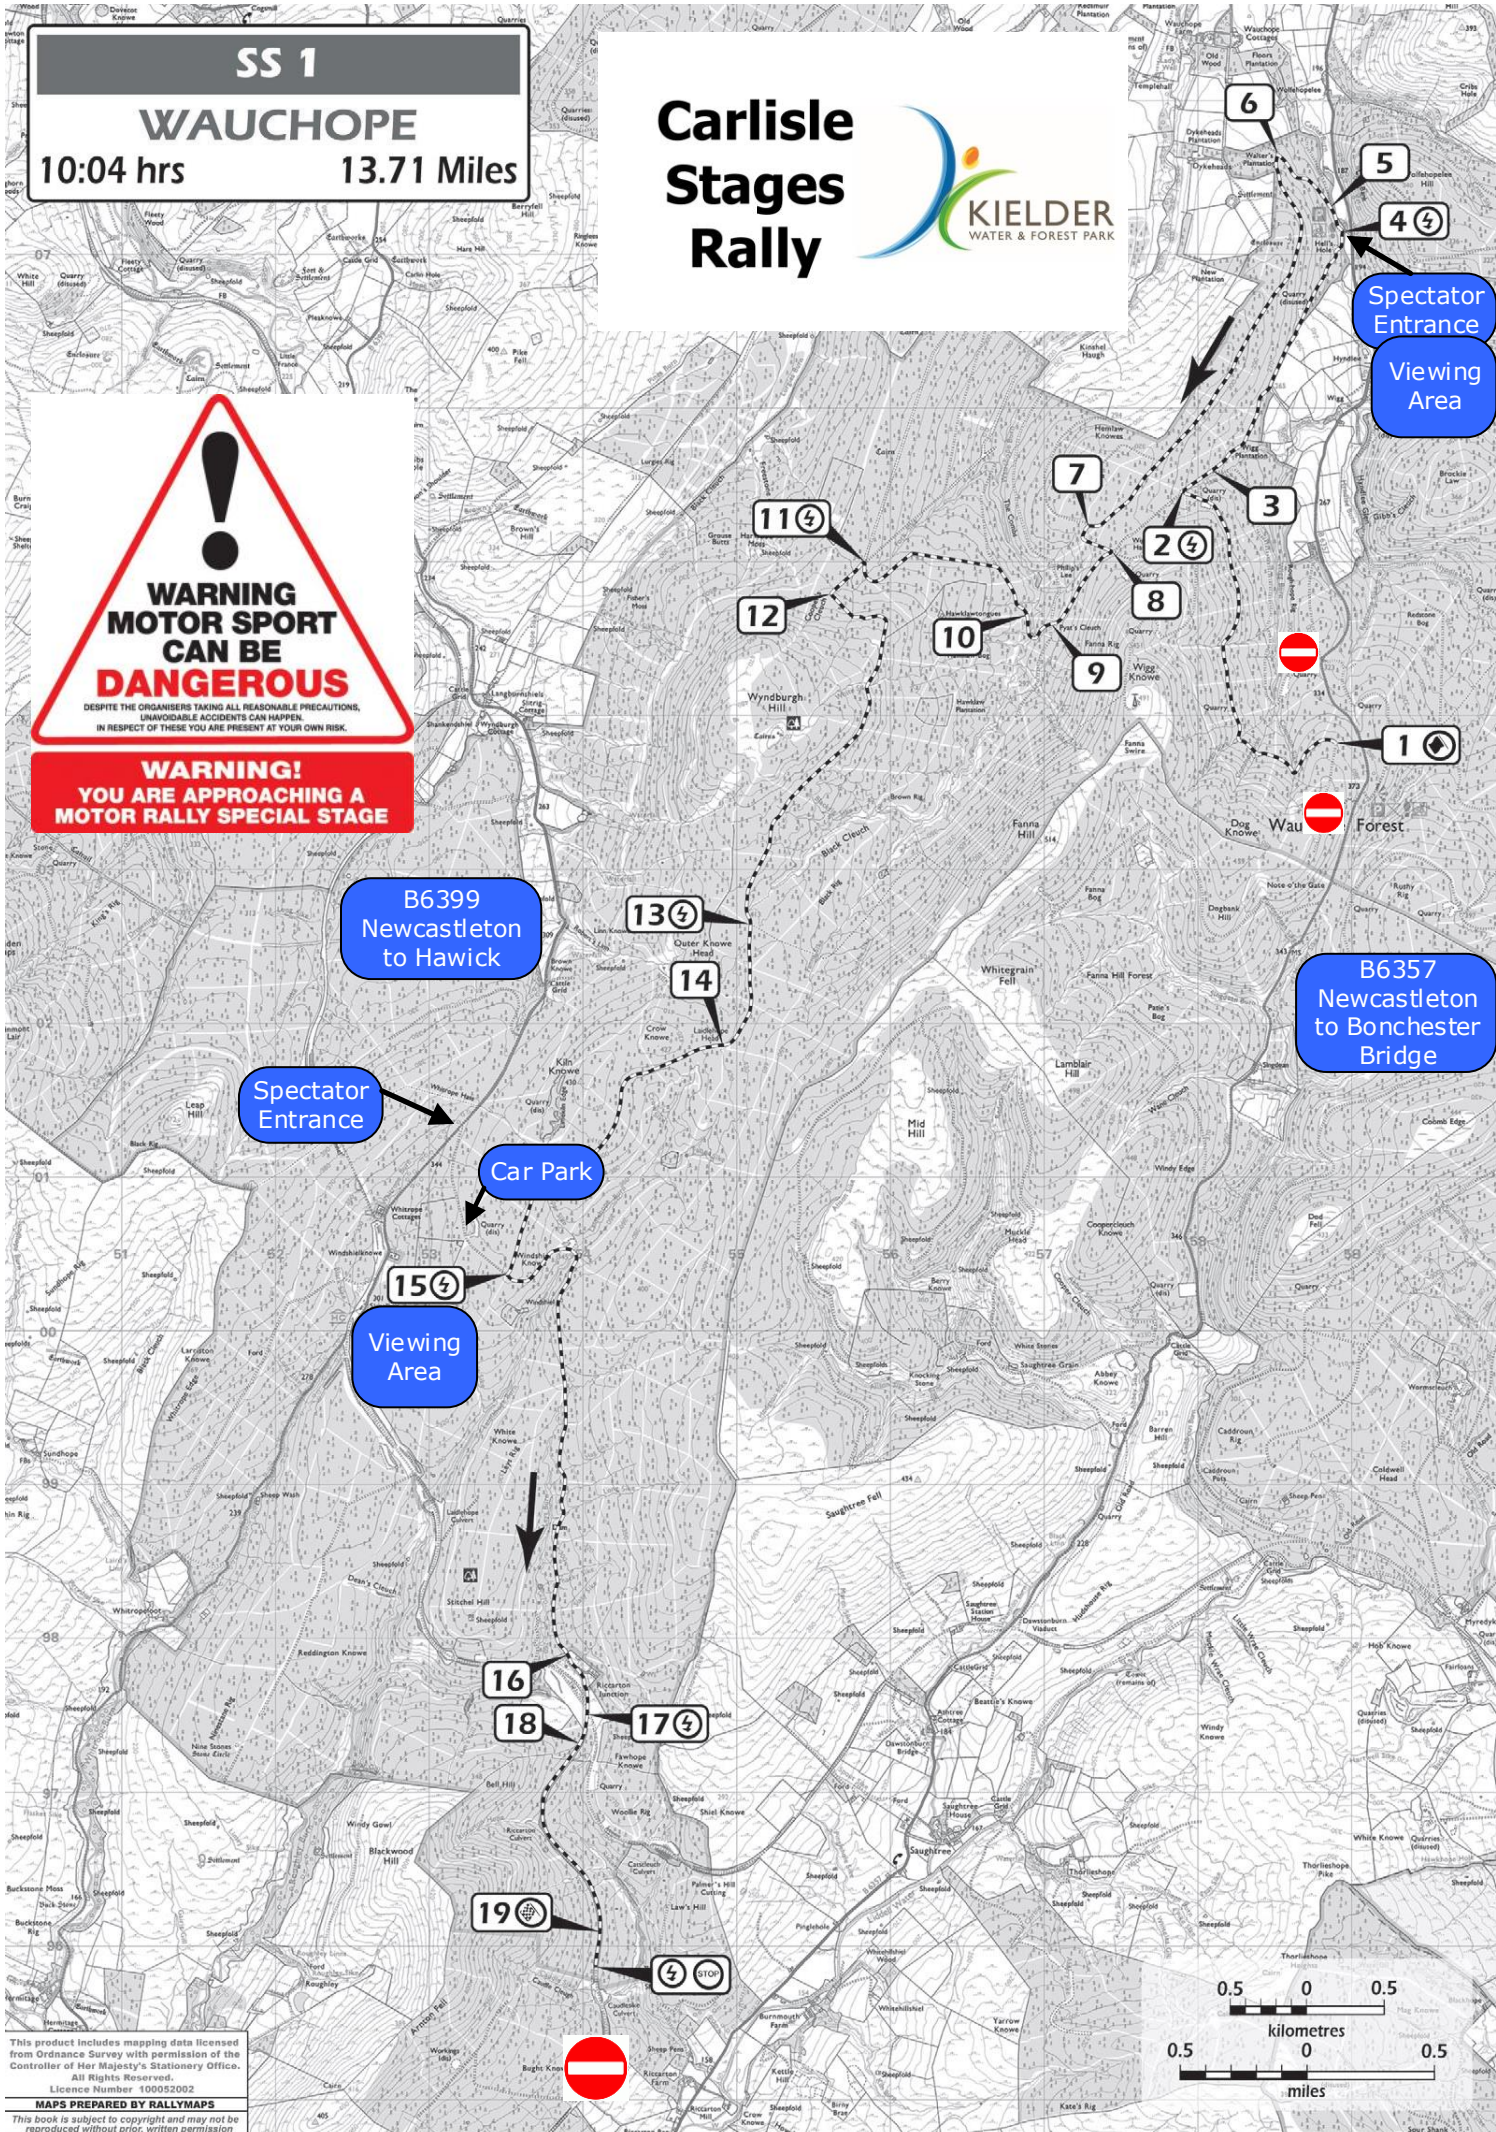

SS 1
WAUCHOPE
10:04 hrs   13.71 Miles

Carlisle Stages Rally

B6399
Newcastleton
to Hawick

Spectator
Entrance

Car Park

Viewing
Area

B6357
Newcastleton
to Bonchester
Bridge

Spectator
Entrance

Viewing
Area