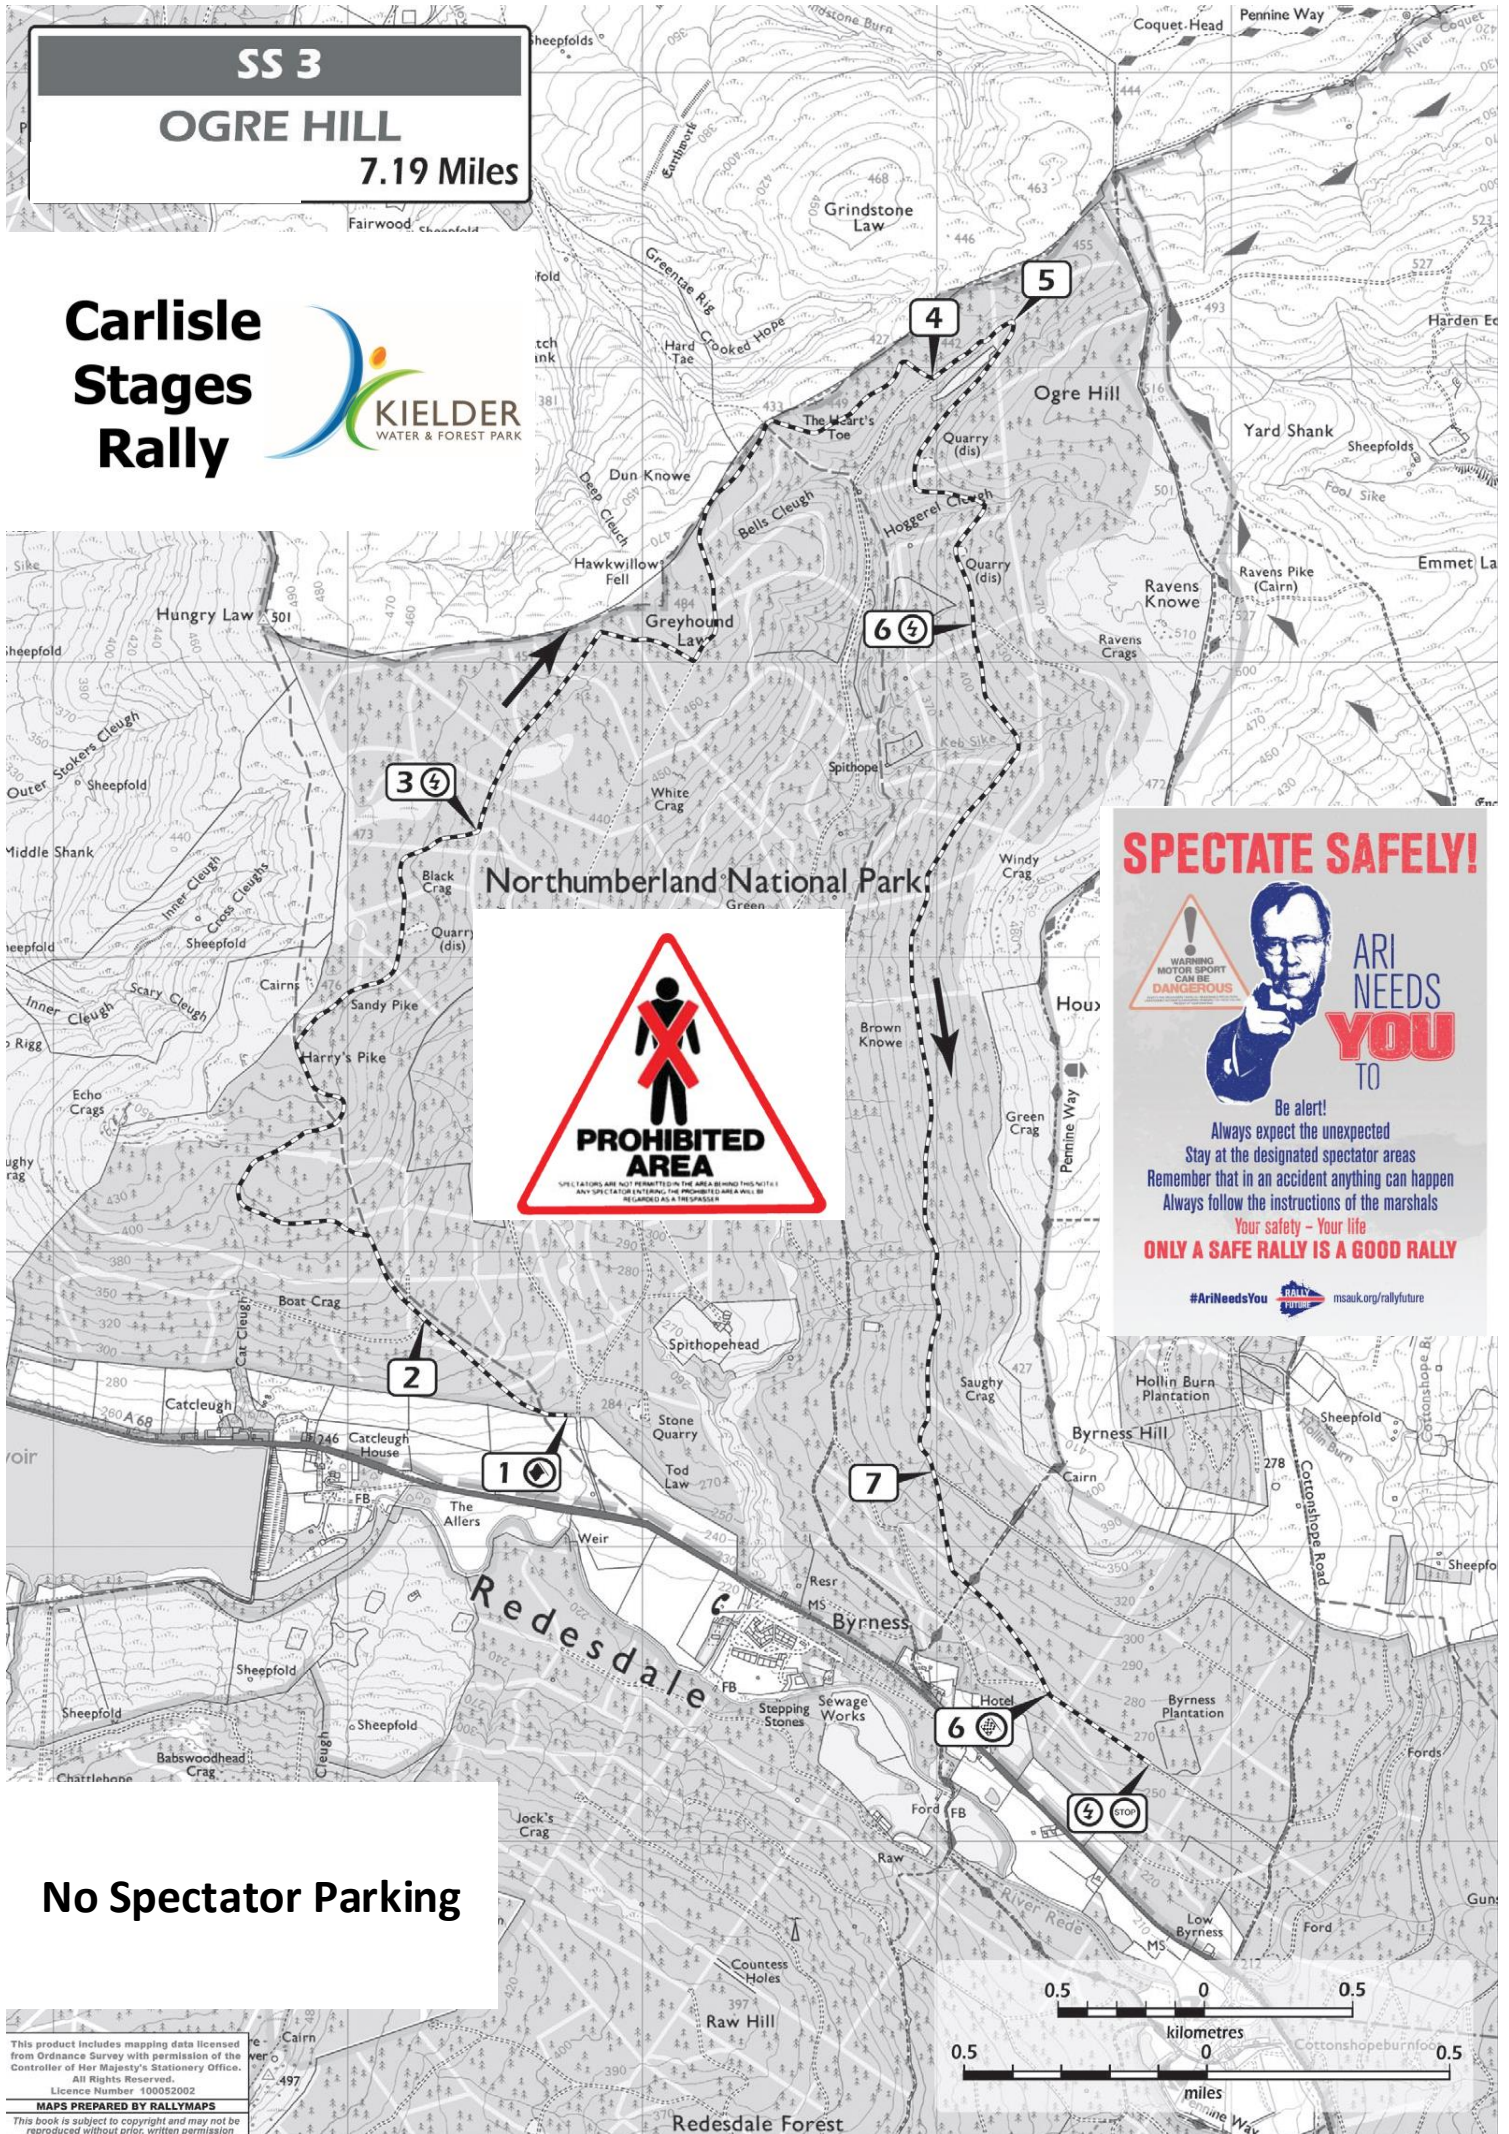

SS 3
OGRE HILL
7.19 Miles

Carlisle Stages Rally