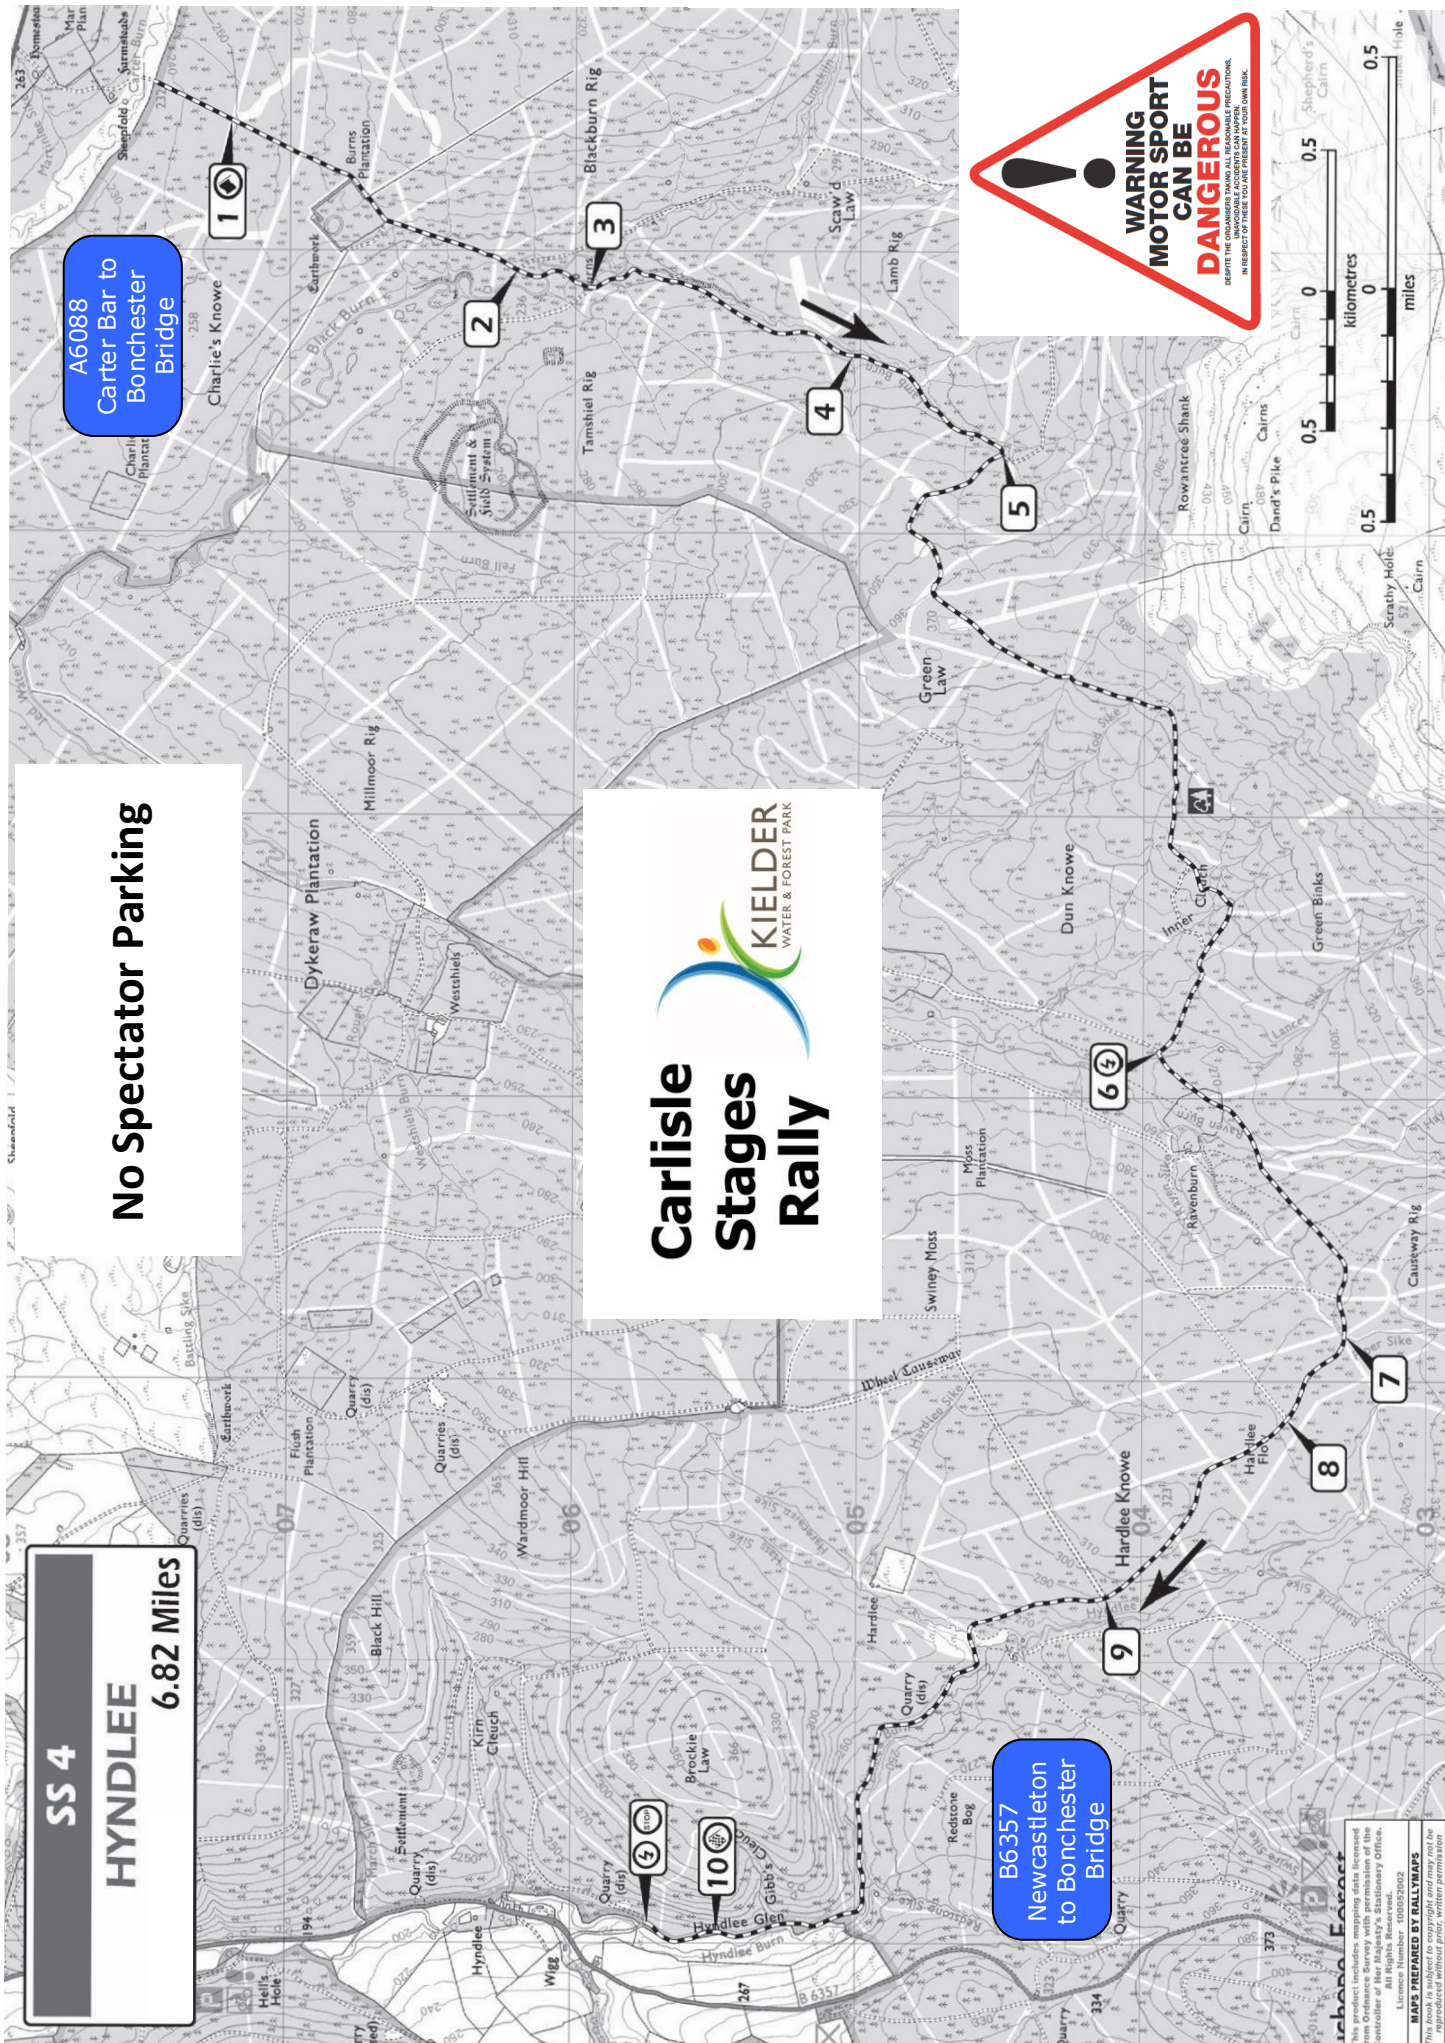

A6088
Carter Bar to
Bonchester
Bridge

SS 4
HYNDLEE
6.82 Miles

No Spectator Parking

**Carlisle
Stages
Rally**