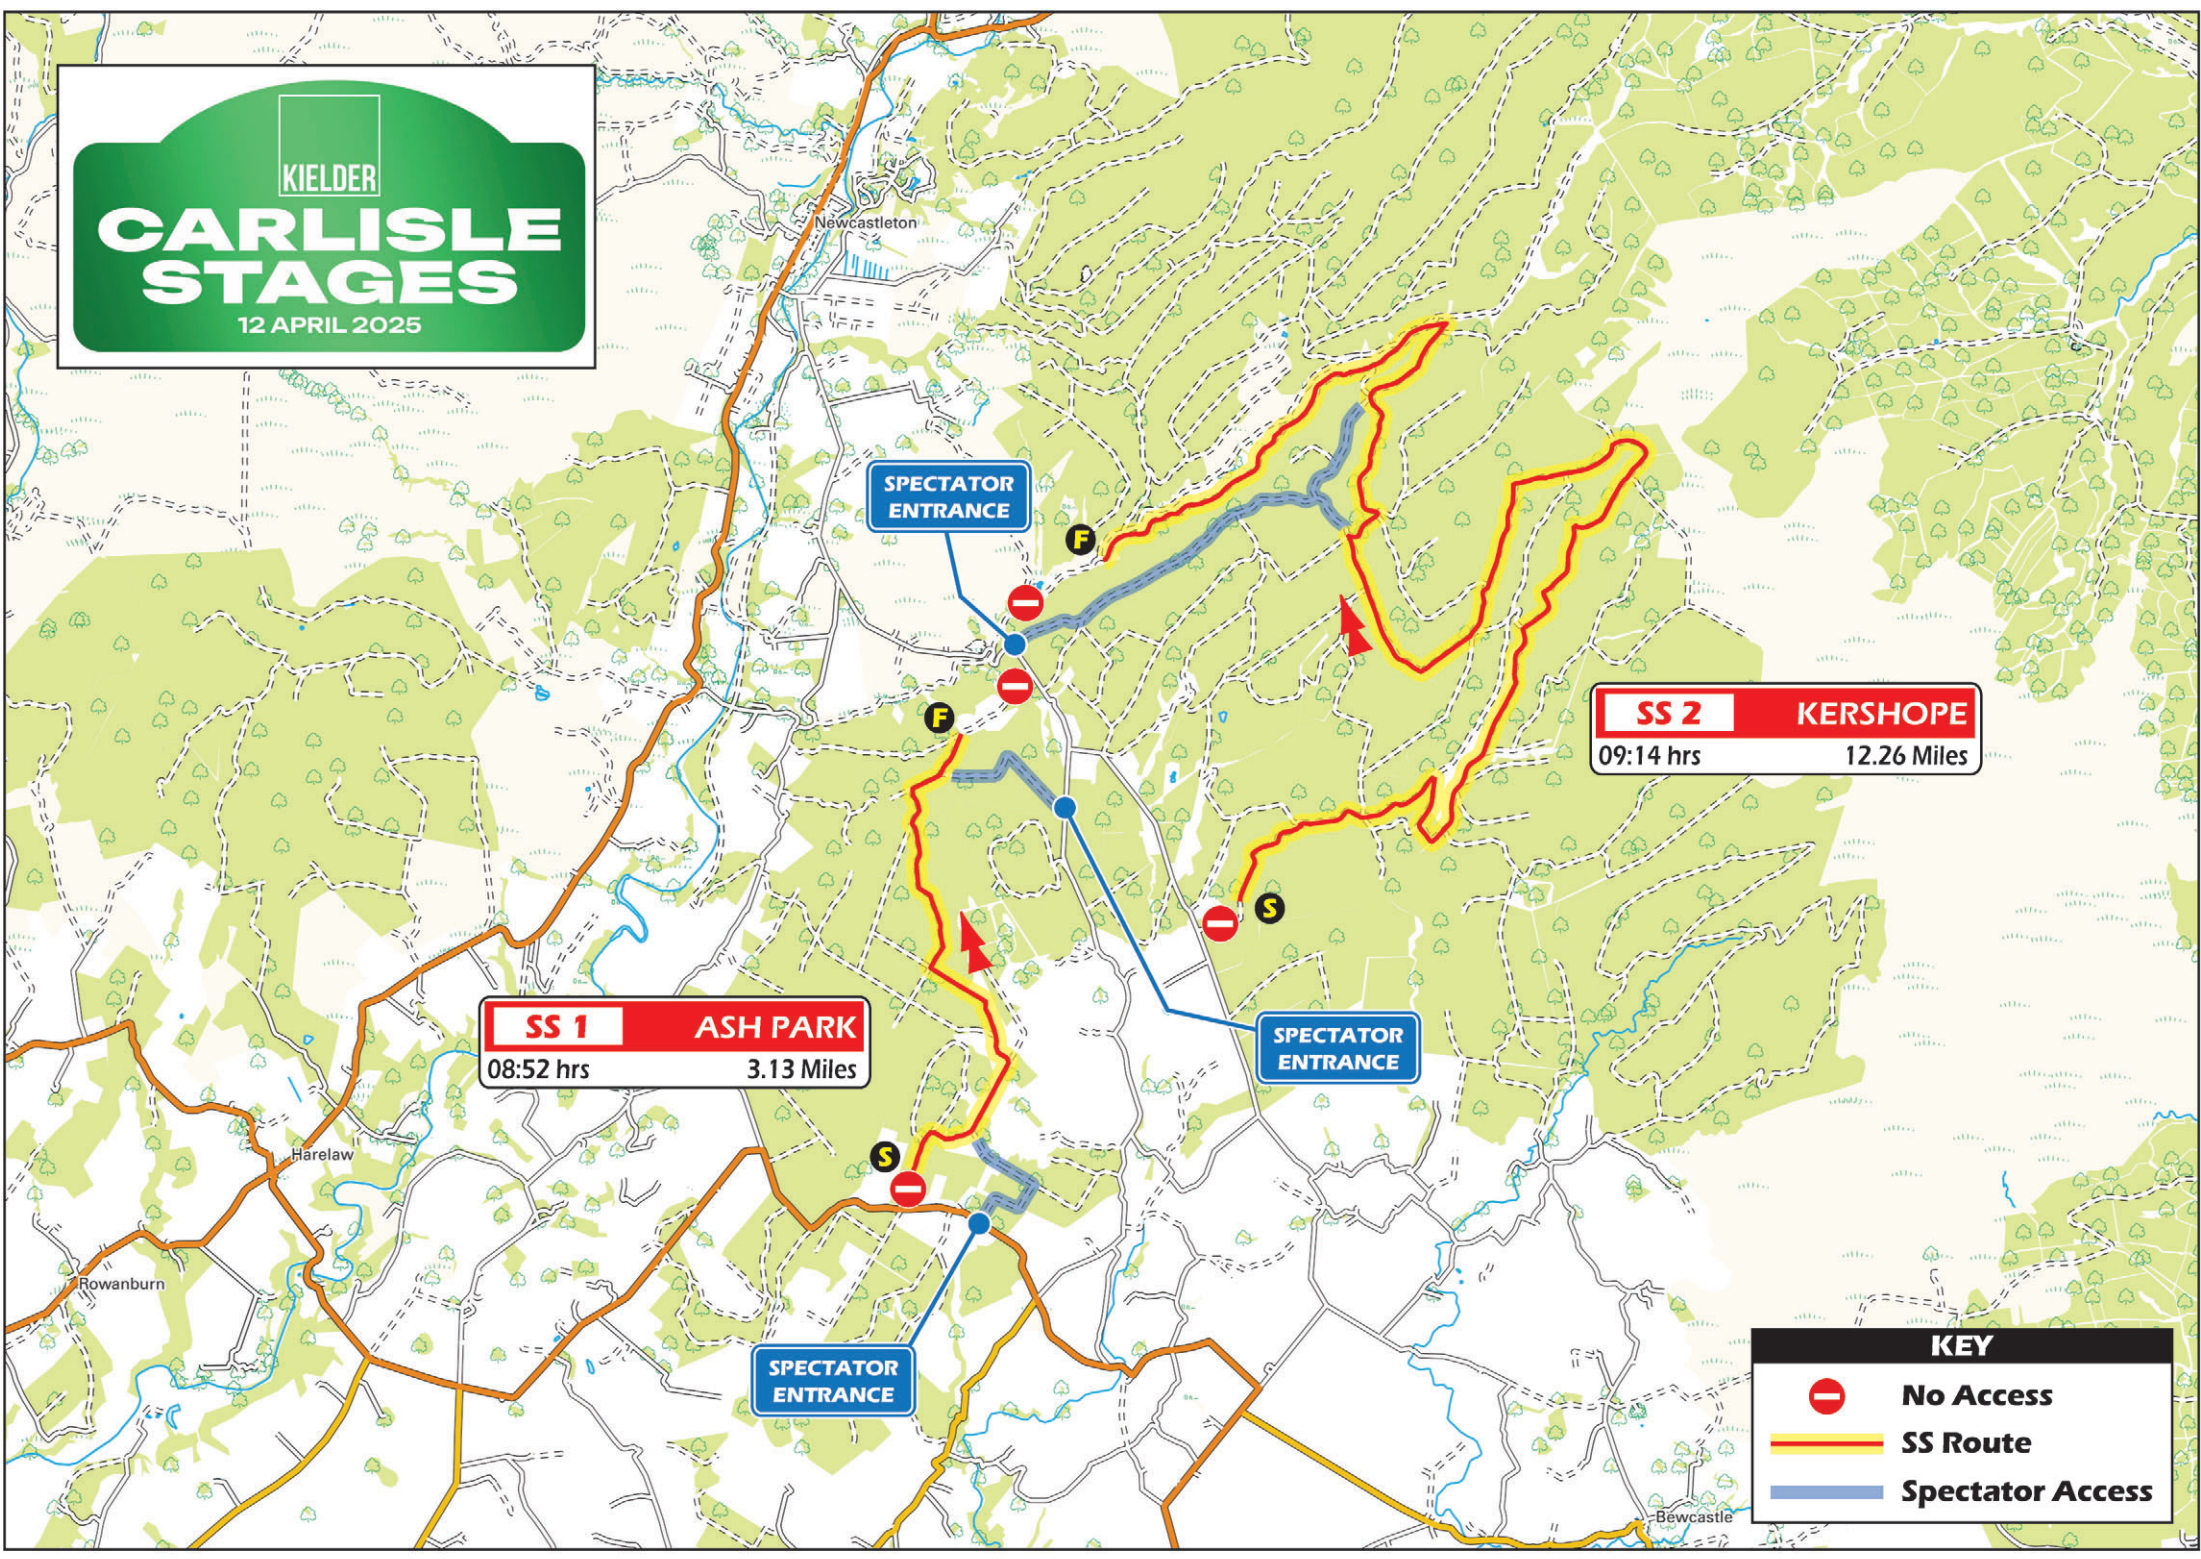

KIELDER
CARLISLE STAGES
12 APRIL 2025

SS 1 **ASH PARK**
08:52 hrs 3.13 Miles

SS 2 **KERSHOPE**
09:14 hrs 12.26 Miles

KEY

- No Access
- SS Route
- Spectator Access