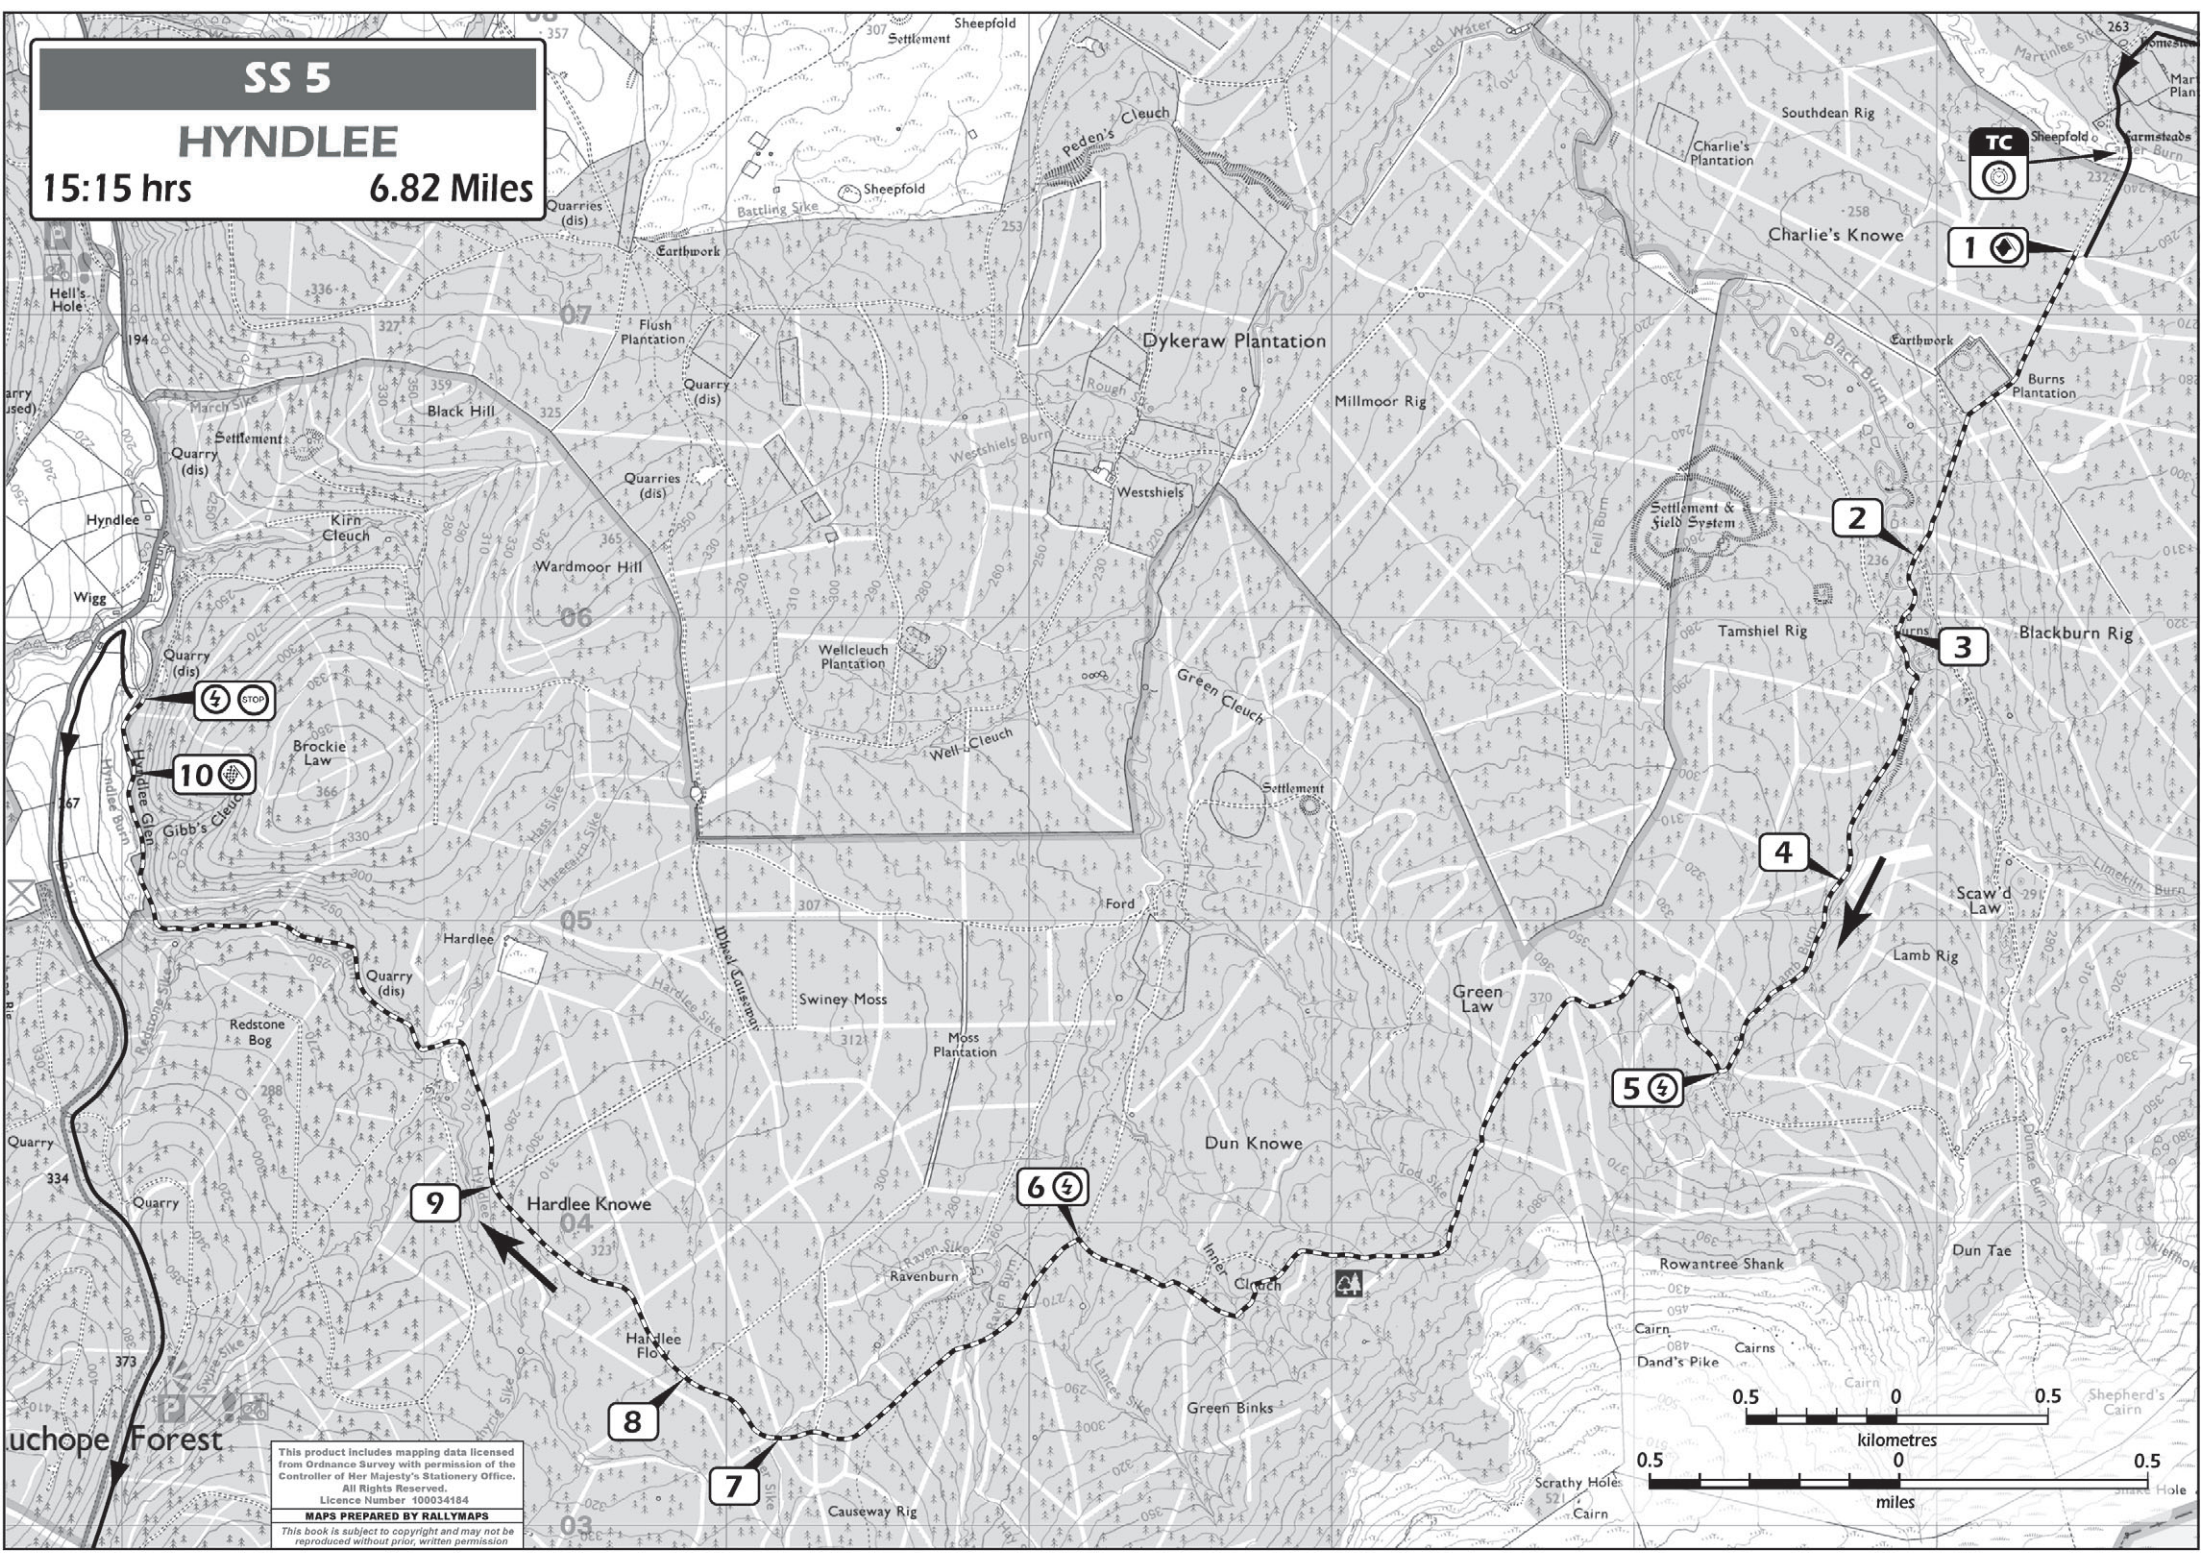

SS 5

HYNDLEE

15:15 hrs

6.82 Miles