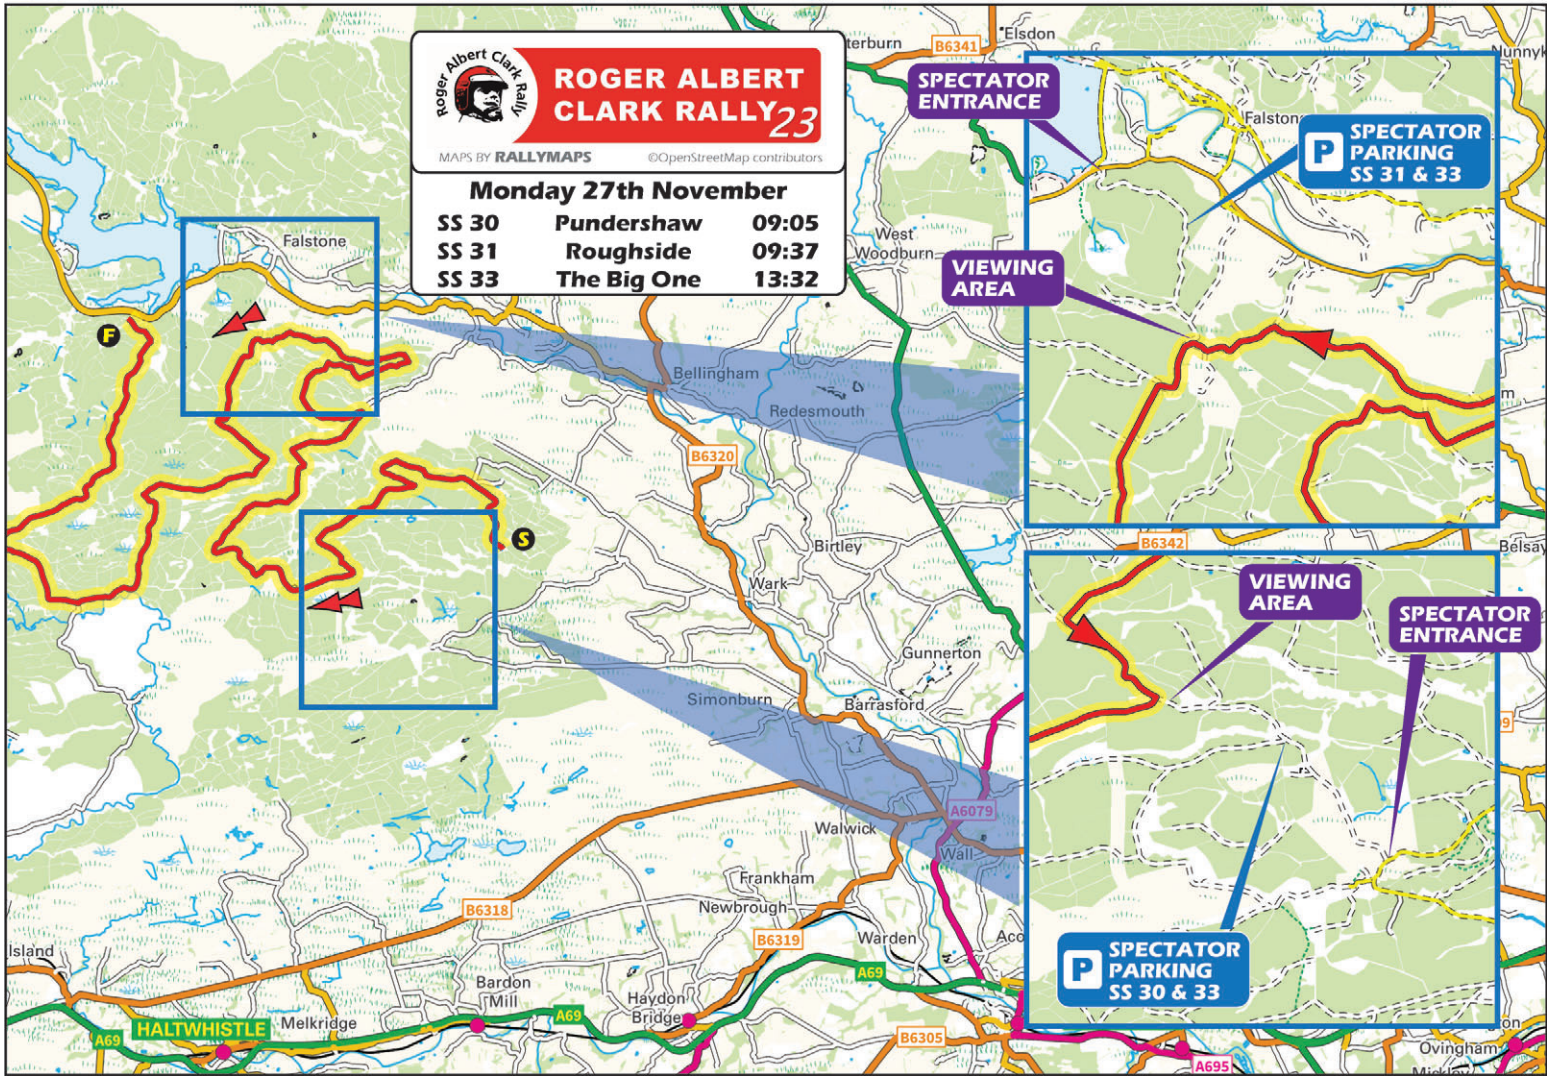

ROGER ALBERT CLARK RALLY²³

MAPS BY RALLYMAPS

©OpenStreetMap contributors

Monday 27th November

SS 30	Pundershaw	09:05
SS 31	Roughside	09:37
SS 33	The Big One	13:32

SPECTATOR ENTRANCE

SPECTATOR PARKING
SS 31 & 33

VIEWING AREA

VIEWING AREA

SPECTATOR ENTRANCE

SPECTATOR PARKING
SS 30 & 33

HALTWHISTLE